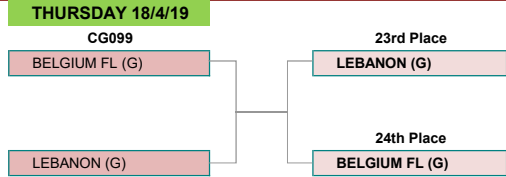

# GIRLS 17th - 26th PLACES (15 Games)

RER=Rest Elimination Road Stage 1, 2, 3, 4 - LRER= Losers Rest Elimination Road

17th - 18th Places

19th - 20th Places

21st - 22nd Places

23rd - 24th Places

25th - 26th Places