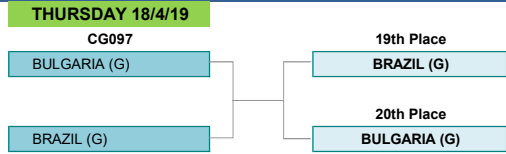

# GIRLS 17th - 26th PLACES (15 Games)

RER=Rest Elimination Road Stage 1, 2, 3, 4 - LRER= Losers Rest Elimination Road

17th - 18th Places

19th - 20th Places

21st - 22nd Places

23rd - 24th Places

25th - 26th Places