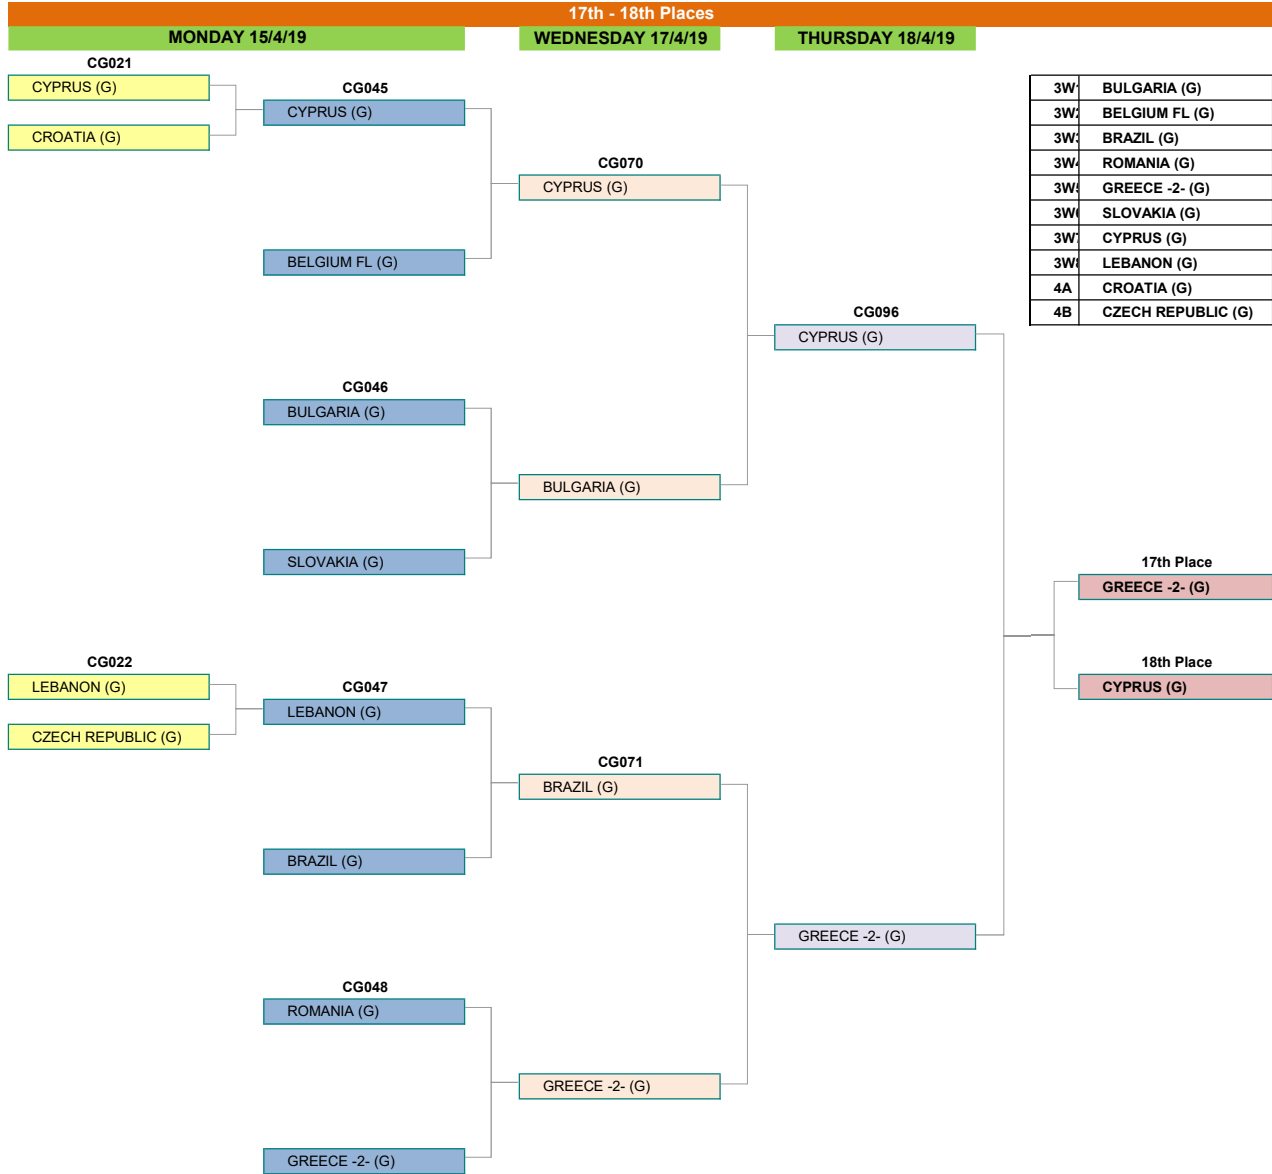

# GIRLS 17th - 26th PLACES (15 Games)

RER=Rest Elimination Road Stage 1, 2, 3, 4 - LRER= Losers Rest Elimination Road

17th - 18th Places

19th - 20th Places

21st - 22nd Places

23rd - 24th Places

25th - 26th Places