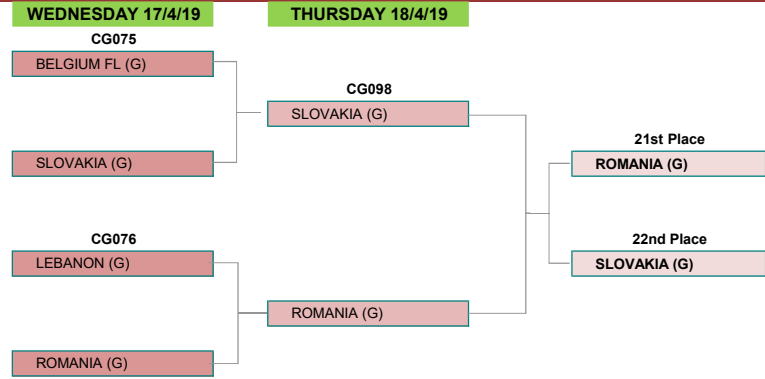

# GIRLS 17th - 26th PLACES (15 Games)

RER=Rest Elimination Road Stage 1, 2, 3, 4 - LRER= Losers Rest Elimination Road

17th - 18th Places

19th - 20th Places

21st - 22nd Places

23rd - 24th Places

25th - 26th Places